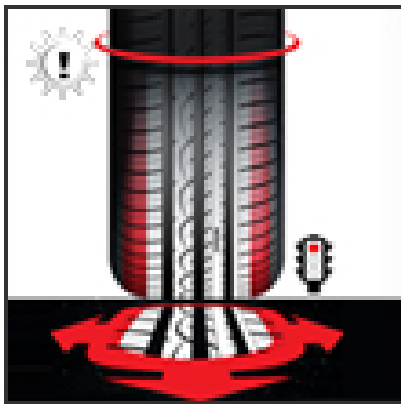

Enjoy confident control when it matters most. The EcoControl HP increases road contact under braking force, for dry braking that's 3 meters shorter than competitors' tyres*.