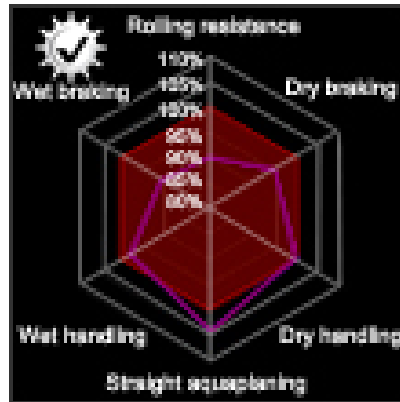

The EcoControl HP is the ideal all-rounder for high performance vehicles. It delivers better overall results in wet handling, braking and fuel efficiency when compared to the average performance of competitor tyres tested.*

Product details

205/60R16 92V, code: 526825

Marking
Asymmetric
TL Tubeless type

Season Summer   **EAN** 5452000391704   **Load index** 92   **Speed index** V <= 240 KM/H   **Rim** 16

195/65R15 91H, code: 575978

Marking
Asymmetric
TL Tubeless type

Season Summer   **EAN** 4038526023650   **Load index** 91   **Speed index** H <= 210 KM/H   **Rim** 15

205/55R16 91W, code: 576127

Marking
Asymmetric
TL Tubeless type

Season Summer   **EAN** 4038526023315   **Load index** 91   **Speed index** W <= 270 KM/H   **Rim** 16