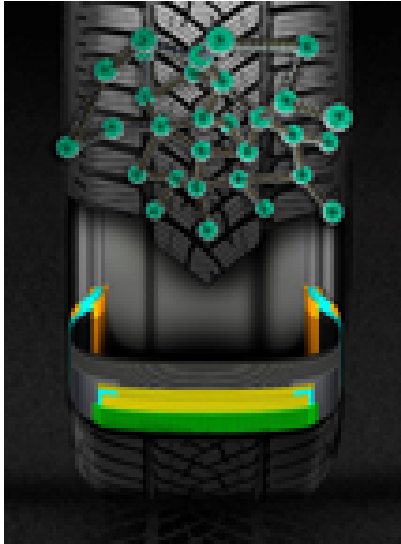

Description

The Fulda Kristall Control HP2. The new high performance tyre for tough winter conditions.

Benefits

Snow Catcher Technology

Excellent Control on Snow. The centre grooves of the tyre work together to form an interlocking network that catches the snow as you drive, keeping you moving even in severe snow conditions.

3D Bubble Blades

Strong Dry Performance on Winter Roads. Straight sipes on the top of the tread surface allow the presence of more rubber volume. This combined with the 3D bubble blades feature provides stronger blocks for better control on dry roads.

Flat and Wide (Schwartz, Breit, Stark) cavity

High Mileage. Allows an optimized footprint shape with uniform pressure distribution which results in an even wear.

Engineered Compound Technology
and low weight construction

Reduced fuel consumption.

Winter Polymer Blend & Multiple
AquaFlow grooves

Excellent control on wet winter roads.
Water is absorbed and dispersed in an
efficient way.

Product details

235/45R17 97V XL M+S FP FP, code: 532199